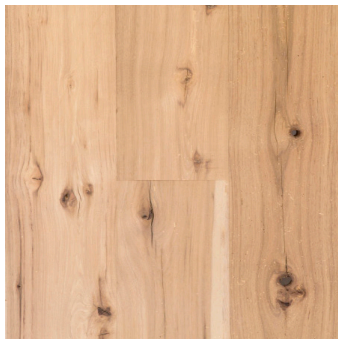

Water-based Polyurethane Prefinish

Natural Oil Prefinish

Oil-based Polyurethane On-Site Finish

Unfinished

Antique HICKORY

RECLAIMED FLOORING – TIMBER FROM AGED STRUCTURES

Contrasting light and dark wood tones juxtaposed with bold, flowing grain patterns give reclaimed Antique Hickory a strikingly modern look and a casual, comfortable appeal. Hickory is unmatched in its strength and hardness, and the perfect choice for an airy, contemporary space where kids and pets like to play.

Our Antique Hickory reclaimed hardwood flooring and timbers come from American East and Midwest barn beams and joists. Each hand-selected Hickory wide plank flooring possesses unique features and colors that can only be found in wood that is naturally aged.

DISTINCTIVE ATTRIBUTES

Antique Hickory hardwood flooring features wide variations in color, from nearly white to dark brown, and a delicate balance of sound cracks, checking, wormholes and knots. It is the strongest commercial wood available.