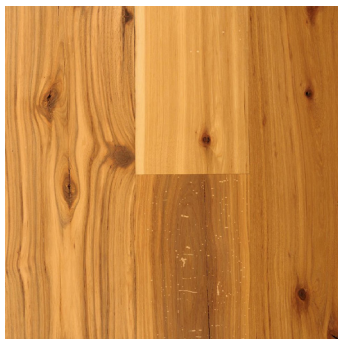

Water-based Polyurethane Prefinish

Natural Oil Prefinish

Oil-based Polyurethane On-Site Finish

Unfinished

Antique HICKORY

RECLAIMED FLOORING – TIMBER FROM AGED STRUCTURES

Contrasting light and dark wood tones juxtaposed with bold, flowing grain patterns give reclaimed Antique Hickory a strikingly modern look and a casual, comfortable appeal. Hickory is unmatched in its strength and hardness, and the perfect choice for an airy, contemporary space where kids and pets like to play.

Our Antique Hickory reclaimed hardwood flooring and timbers come from American East and Midwest barn beams and joists. Each hand-selected Hickory wide plank flooring possesses unique features and colors that can only be found in wood that is naturally aged.

DISTINCTIVE ATTRIBUTES

Antique Hickory hardwood flooring features wide variations in color, from nearly white to dark brown, and a delicate balance of sound cracks, checking, wormholes and knots. It is the strongest commercial wood available.

SOLID FLOORING SPECS:

Our reclaimed flooring is timber taken from old wooden structures such as barns and factory buildings.

BOARD WIDTHS	3" to 12"
BOARD LENGTH	2' to 12'
PLANK THICKNESS	3/4", 5/8", 1/2" (3/8"* & 11/16" available) (5/8" up to 8" only) (3/8", 1/2" up to 6" only)
FINISH OPTIONS	- prefinished**/unfinished - authentic hand-scrape - machine hand-scrape - wire brushing - end-matching to 10"