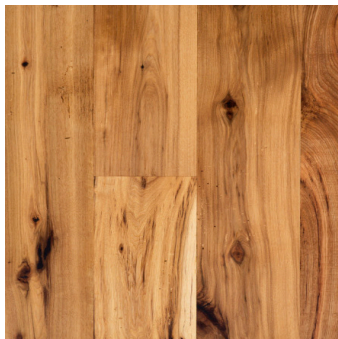

Water-based Polyurethane Prefinish

Natural Oil Prefinish

Oil-based Polyurethane On-Site Finish

Unfinished

Antique HICKORY

RECLAIMED FLOORING – TIMBER FROM AGED STRUCTURES

Contrasting light and dark wood tones juxtaposed with bold, flowing grain patterns give reclaimed Antique Hickory a strikingly modern look and a casual, comfortable appeal. Hickory is unmatched in its strength and hardness, and the perfect choice for an airy, contemporary space where kids and pets like to play.

Our Antique Hickory reclaimed hardwood flooring and timbers come from American East and Midwest barn beams and joists. Each hand-selected Hickory wide plank flooring possesses unique features and colors that can only be found in wood that is naturally aged.

DISTINCTIVE ATTRIBUTES

Antique Hickory hardwood flooring features wide variations in color, from nearly white to dark brown, and a delicate balance of sound cracks, checking, wormholes and knots. It is the strongest commercial wood available.