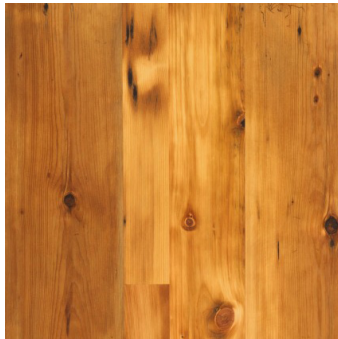

Water-based Polyurethane Prefinish

Natural Oil Prefinish

Oil-based Polyurethane On-Site Finish

Unfinished

Antique WHITE PINE

RECLAIMED FLOORING – TIMBER FROM AGED STRUCTURES

Antique White Pine reclaimed flooring hearkens back to Colonial America and its intrepid settlers, who selected this timber for the exceptional board length and width it provided. White Pine is an intrinsically soft wood and, over time, will reflect the comings and goings of daily life, aging to a golden tawny color from which its venerable nickname – pumpkin pine – originates.

Our Antique White Pine wide plank flooring is from exterior and interior barn siding and granary boards, once used to hold grain. If you're looking for a rustic, wide-plank floor that captures the essence of early American living – and your own modern-day pioneering spirit – Antique White Pine hardwood flooring is the ideal choice.

DISTINCTIVE ATTRIBUTES

A variegated amber wood with touches of dark brown, reclaimed Antique White Pine – with its occasional nail holes, wormholes, saw kerfs and watermarks – ages beautifully to a nutty pumpkin color.