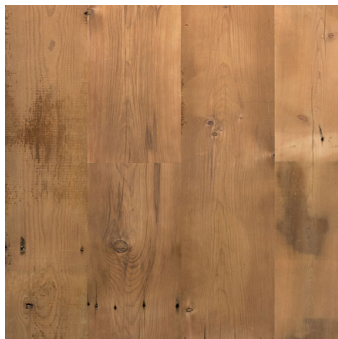

Water-based Polyurethane Prefinish

Natural Oil Prefinish

Oil-based Polyurethane On-Site Finish

Unfinished

Antique WHITE PINE

RECLAIMED FLOORING – TIMBER FROM AGED STRUCTURES

Antique White Pine reclaimed flooring hearkens back to Colonial America and its intrepid settlers, who selected this timber for the exceptional board length and width it provided. White Pine is an intrinsically soft wood and, over time, will reflect the comings and goings of daily life, aging to a golden tawny color from which its venerable nickname – pumpkin pine – originates.

Our Antique White Pine wide plank flooring is from exterior and interior barn siding and granary boards, once used to hold grain. If you're looking for a rustic, wide-plank floor that captures the essence of early American living – and your own modern-day pioneering spirit – Antique White Pine hardwood flooring is the ideal choice.

DISTINCTIVE ATTRIBUTES

A variegated amber wood with touches of dark brown, reclaimed Antique White Pine – with its occasional nail holes, wormholes, saw kerfs and watermarks – ages beautifully to a nutty pumpkin color.

SOLID FLOORING SPECS:

Our reclaimed flooring is timber taken from old wooden structures such as barns and factory buildings.

BOARD WIDTHS	3" to 11"
BOARD LENGTH	2' to 12'
PLANK THICKNESS	3/4", 5/8", 1/2" (3/8"* & 11/16" available) (5/8" up to 8" only) (3/8", 1/2" up to 6" only)
FINISH OPTIONS	- prefinished**/unfinished - authentic hand-scrape - machine hand-scrape - wire brushing - end-matching to 11"