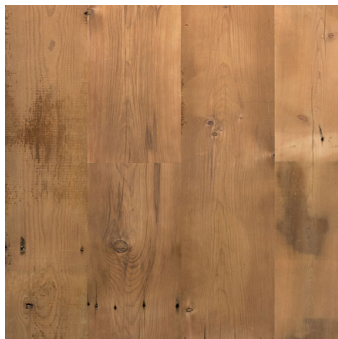

Unfinished

Antique WHITE PINE

RECLAIMED FLOORING – TIMBER FROM AGED STRUCTURES

Antique White Pine reclaimed flooring hearkens back to Colonial America and its intrepid settlers, who selected this timber for the exceptional board length and width it provided. White Pine is an intrinsically soft wood and, over time, will reflect the comings and goings of daily life, aging to a golden tawny color from which its venerable nickname – pumpkin pine – originates.

Our Antique White Pine wide plank flooring is from exterior and interior barn siding and granary boards, once used to hold grain. If you're looking for a rustic, wide-plank floor that captures the essence of early American living – and your own modern-day pioneering spirit – Antique White Pine hardwood flooring is the ideal choice.

DISTINCTIVE ATTRIBUTES

A variegated amber wood with touches of dark brown, reclaimed Antique White Pine – with its occasional nail holes, wormholes, saw kerfs and watermarks – ages beautifully to a nutty pumpkin color.

ENGINEERED FLOORING SPECS:

Our reclaimed flooring designed for added stability - featuring a surface layer of real hardwood glued over a plywood core.

BOARD WIDTHS	3" to 11"
BOARD LENGTH	2' to 12'
PLANK THICKNESS	5/8" (3/4" & 11/16" available)
WEAR LAYER	4mm
PLYWOOD	8-ply Baltic Birch
FINISH OPTIONS	- prefinished*/unfinished - authentic hand-scrape - machine hand-scrape - wire brushing - end-matching to 11"

SOLID FLOORING SPECS:

Our reclaimed flooring is timber taken from old wooden structures such as barns and factory buildings.

BOARD WIDTHS	3" to 11"
BOARD LENGTH	2' to 12'
PLANK THICKNESS	3/4", 5/8", 1/2" (3/8"* & 11/16" available) (5/8" up to 8" only) (1/2" up to 6" only) (3/8" up to 4" only)
FINISH OPTIONS	- prefinished*/unfinished - authentic hand-scrape - machine hand-scrape - wire brushing - end-matching to 11"

*Prefinish options are only available in plank thicknesses of 3/4", 5/8" and 11/16".

NOTE: Each of our flooring products possess unique characteristics and beauty. While our samples provide a close representation of each species, they are for photo reference only and cannot exactly match the end product.

EDGE MILLING OPTIONS