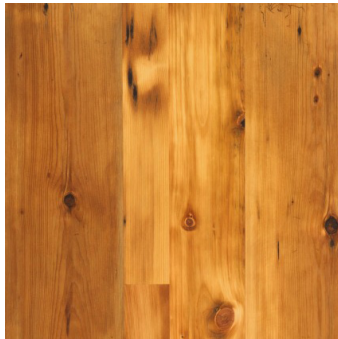

Natural Oil Prefinish