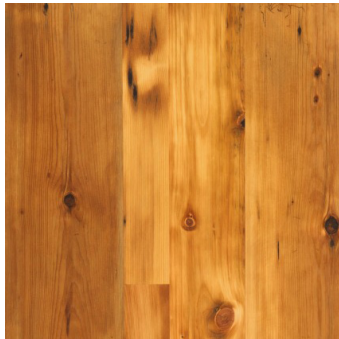

Water-based Polyurethane Pre-finish

Natural Oil Pre-finish

Oil-based Polyurethane On-Site Finish

Unfinished

Antique WHITE PINE

RECLAIMED FLOORING – VIRGIN TIMBER FROM AGED STRUCTURES

White pine reclaimed flooring harkens back to Colonial America and its intrepid settlers, who selected this virgin timber for the exceptional board length and width it provided. White pine is an intrinsically soft wood and, over time, will reflect the comings and goings of daily life, aging to a golden tawny color from which its venerable nickname – pumpkin pine – originates.

Our white pine wide plank flooring is from exterior and interior barn siding and granary boards, once used to hold grain. If you're looking for a rustic, wide-plank floor that captures the essence of early American living – and your own modern-day pioneering spirit – white pine hardwood flooring is the ideal choice.

DISTINCTIVE ATTRIBUTES

A variegated amber wood with touches of dark brown, reclaimed white pine – with its occasional nail holes, wormholes, saw kerfs and watermarks – ages beautifully to a nutty pumpkin color.

SOLID FLOORING SPECS:

Our reclaimed flooring is 100% virgin timber taken from old wooden structures such as barns and factory buildings.

BOARD WIDTHS	3" to 12"
BOARD LENGTH	2' to 12'
PLANK THICKNESS	3/4", 5/8", 1/2" (3/8" & 11/16" available) (5/8" up to 8" only) (3/8", 1/2" up to 6" only)
FINISH OPTIONS	- unfinished/pre-finished* - authentic hand-scrape - machine hand-scrap - wire brushing - end-matching to 10"