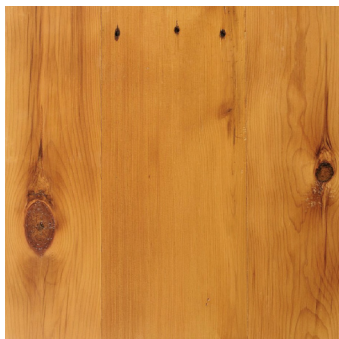

Water-based Polyurethane Pre-finish

Natural Oil Pre-finish

Oil-based Polyurethane On-Site Finish

Unfinished

Antique WHITE PINE

RECLAIMED FLOORING – VIRGIN TIMBER FROM AGED STRUCTURES

White pine reclaimed flooring harkens back to Colonial America and its intrepid settlers, who selected this virgin timber for the exceptional board length and width it provided. White pine is an intrinsically soft wood and, over time, will reflect the comings and goings of daily life, aging to a golden tawny color from which its venerable nickname – pumpkin pine – originates.

Our white pine wide plank flooring is from exterior and interior barn siding and granary boards, once used to hold grain. If you're looking for a rustic, wide-plank floor that captures the essence of early American living – and your own modern-day pioneering spirit – white pine hardwood flooring is the ideal choice.

DISTINCTIVE ATTRIBUTES

A variegated amber wood with touches of dark brown, reclaimed white pine – with its occasional nail holes, wormholes, saw kerfs and watermarks – ages beautifully to a nutty pumpkin color.

SOLID FLOORING SPECS:

Our reclaimed flooring is 100% virgin timber taken from old wooden structures such as barns and factory buildings.

BOARD WIDTHS	3" to 12"
BOARD LENGTH	2' to 12'
PLANK THICKNESS	3/4", 5/8", 1/2" (3/8" & 11/16" available) (5/8" up to 8" only) (3/8", 1/2" up to 6" only)
FINISH OPTIONS	- unfinished/pre-finished* - authentic hand-scrape - machine hand-scrap - wire brushing - end-matching to 10"