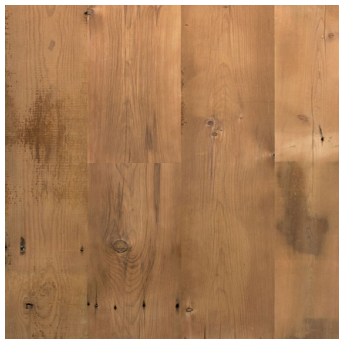

Water-based Polyurethane Pre-finish

Natural Oil Pre-finish

Oil-based Polyurethane On-Site Finish

Unfinished

Antique WHITE PINE

RECLAIMED FLOORING – VIRGIN TIMBER FROM AGED STRUCTURES

White pine reclaimed flooring harkens back to Colonial America and its intrepid settlers, who selected this virgin timber for the exceptional board length and width it provided. White pine is an intrinsically soft wood and, over time, will reflect the comings and goings of daily life, aging to a golden tawny color from which its venerable nickname – pumpkin pine – originates.

Our white pine wide plank flooring is from exterior and interior barn siding and granary boards, once used to hold grain. If you're looking for a rustic, wide-plank floor that captures the essence of early American living – and your own modern-day pioneering spirit – white pine hardwood flooring is the ideal choice.

DISTINCTIVE ATTRIBUTES

A variegated amber wood with touches of dark brown, reclaimed white pine – with its occasional nail holes, wormholes, saw kerfs and watermarks – ages beautifully to a nutty pumpkin color.

SOLID FLOORING SPECS:

Our reclaimed flooring is 100% virgin timber taken from old wooden structures such as barns and factory buildings.

BOARD WIDTHS	3" to 12"
BOARD LENGTH	2' to 12'
PLANK THICKNESS	3/4", 5/8", 1/2" (3/8" & 11/16" available) (5/8" up to 8" only) (3/8", 1/2" up to 6" only)
FINISH OPTIONS	- unfinished/pre-finished* - authentic hand-scrape - machine hand-scrap - wire brushing - end-matching to 10"