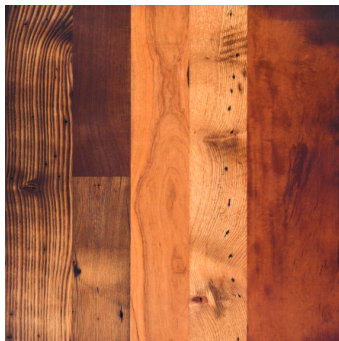

Natural Oil Pre-finish