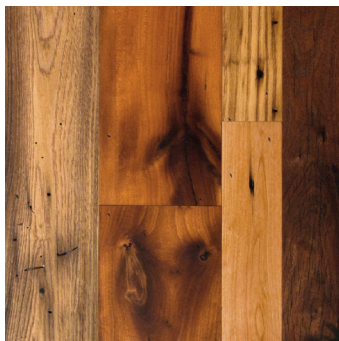

Oil-based Polyurethane On-Site Finish