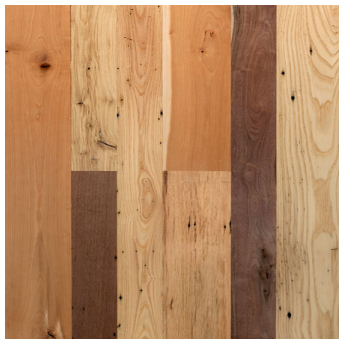

Unfinished

Antique TROPHY ROOM

RECLAIMED FLOORING – VIRGIN TIMBER FROM AGED STRUCTURES

The spirit of hard work, success and years of accomplishment are woven in the grain and beauty of our rarest hardwood offering, Antique Trophy Room. Built piece-by-piece from the finest and most rare hardwoods, this floor will delight the flooring connoisseur and offer a well-deserved commendation to a lifetime of successful ventures.

This high end custom product consists of rare Antique Cherry hardwood with its rich color and extraordinary tight grain pattern; the sophisticated elegance of rich, Antique Walnut and priceless pieces of American history with boards of Antique Wormy Chestnut.

DISTINCTIVE ATTRIBUTES

Along with the distinctiveness and rarity of each flooring plank comes distinguishing features such as original saw marks, nail holes, sound cracks and a deep patina earned from years of exposure.

NOTE: Due to availability, lead times may be longer than normal.

SOLID FLOORING SPECS:

Our reclaimed flooring is 100% virgin timber taken from old wooden structures such as barns and factory buildings.

BOARD WIDTHS	3" to 8" (wider by request)
BOARD LENGTH	2' to 12'
PLANK THICKNESS	3/4", 5/8", 1/2" (3/8" & 11/16" available) (5/8" up to 8" only) (3/8", 1/2" up to 6" only)
FINISH OPTIONS	- unfinished/pre-finished* - authentic hand-scrape - machine hand-scrap - wire brushing - end-matching to 10"

ENGINEERED FLOORING SPECS:

Our reclaimed flooring designed for added stability - featuring a surface layer of real hardwood glued over a plywood core.

BOARD WIDTHS	3" to 8" (wider by request)
BOARD LENGTH	2' to 12'
PLANK THICKNESS	5/8" (3/4" & 11/16" available)
WEAR LAYER	4mm
PLYWOOD	8-ply Baltic Birch
FINISH OPTIONS	- unfinished/pre-finished* - authentic hand-scrape - machine hand-scrap - wire brushing - end-matching to 10"

*Pre-finish options are only available in plank thicknesses of 3/4", 5/8" and 11/16"

EDGE MILLING OPTIONS

NOTE: Each of our flooring products possess unique characteristics and beauty. While our samples provide a close representation of each specie, they are for photo reference only and cannot exactly match the end product.