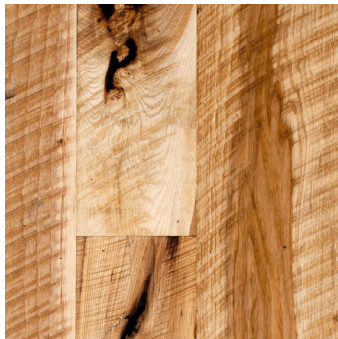

TRADITIONAL PLANK WIDE PLANK FLOORING

Water-based Polyurethane Pre-finish

Natural Oil Pre-finish

Oil-based Polyurethane On-Site Finish

Unfinished

VINTAGE HICKORY

TRADITIONALLY MILLED – THE WAY THEY USED TO DO IT

Characterized by a blend of light and dark tones and smooth, robust grain patterns, our traditional Vintage Hickory presents a wood of unparalleled strength and hardness in its most rustic form. Vintage Hickory brings to your home the towering grandeur of the forests that dominate America’s East and Midwest.

DISTINCTIVE ATTRIBUTES

Vintage Hickory wide plank flooring is milled from fully matured logs that are live-sawn through and through using a 60-inch circular saw blade—imparting its rustic saw-mark texture. Vintage Hickory features wide variations in color – from blondes to deep russet tones – and a delicate balance of sound knots and natural checking. It is the strongest wood commercially available.

SOLID FLOORING SPECS:

Replicating early pioneer sawing practices, our Traditional premium flooring is live-sawn from fully mature timber.

BOARD WIDTHS	3" to 12"
BOARD LENGTH	2' to 12'
PLANK THICKNESS	3/4", 5/8", 1/2" (3/8" & 11/16" available) (5/8" up to 8" only) (1/2" up to 6" only) (3/8" up to 4" only)
FINISH OPTIONS	- prefinished**/ unfinished - authentic hand-scrape - machine hand-scrape - wire brushing - end-matching to 12"